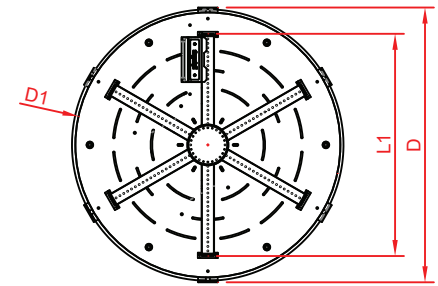

product	qty	ver.	
BOK	Galio Star Insert Automatic Remote LPG	1	#00	XX

DIMENSIONS

	mm	inch		mm	inch		mm	inch
H1	222		L1	499		D	615	
						D1	595	

DESCRIPTIONS

Fuel type - G31/30 (LPG - 37mbar)
Maximal gas rate- ~1,35 kg/h
Heat input (Hi)- ~17,3 kW/h

Battery powered
Black diamond stones finish
Remote control

Gas supply installation and gas connections must be performed in accordance with local regulations and requirements.

ELEMENTS

Black Diamond Stones G-AC-01 x8	Wallswitch G-AT-30 x1	Battery box PZ-GC-0022 x1	AA battery G-AC-12 x4	Remote MyFire Puck G-AT-75 x1	AAA battery G-AC-13 x2