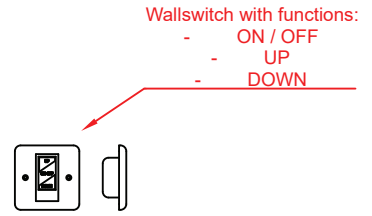

	product	qty	ver.	
BOK	Galio Star Insert Automatic Remote LPG	1	#00	XX

DIMENSIONS

	mm	inch		mm	inch		mm	inch
H1	222		L1	499		D	615	
						D1	595	

DESCRIPTIONS

Fuel type - G31/30 (LPG - 37mbar)
 Maximal gas rate- ~1,35 kg/h
 Heat input (Hi)- ~17,3 kW/h

Battery powered
 Black diamond stones finish
 Remote control

Gas supply installation and gas connections must be performed in accordance with local regulations and requirements.

ELEMENTS

Black Diamond Stones G-AC-01 x8	Wallswitch G-AT-30 x1	Battery box PZ-GC-0022 x1	AA battery G-AC-12 x4	Remote MyFire Puck G-AT-75 x1	AAA battery G-AC-13 x2
------------------------------------	--------------------------	------------------------------	--------------------------	----------------------------------	---------------------------