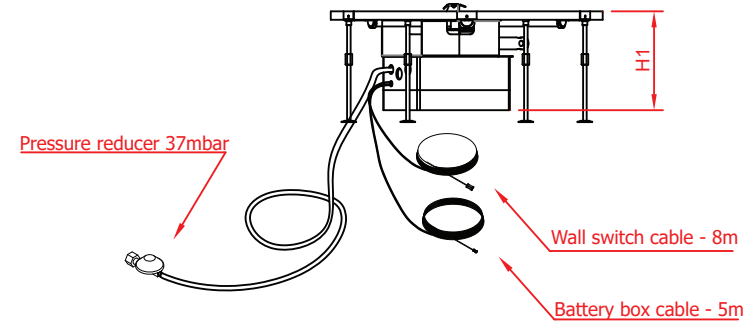

	product	qty	ver.	
BOK	Galio Star Insert Automatic Remote LPG	1	#00	XX

DIMENSIONS

	mm	inch		mm	inch		mm	inch
H1	222		L1	499		D	615	
						D1	595	

DESCRIPTIONS

Fuel type - G31/30 (LPG - 37mbar)
 Maximal gas rate- ~1,35 kg/h
 Heat input (Hi)- ~17,3 kW/h

Battery powered
 Black diamond stones finish
 Remote control

Gas supply installation and gas connections must be performed in accordance with local regulations and requirements.

ELEMENTS

Black Diamond Stones G-AC-01 x8	Wallswitch G-AT-30 x1	Battery box PZ-GC-0022 x1	AA battery G-AC-12 x4	Remote MyFire Puck G-AT-75 x1	AAA battery G-AC-13 x2
------------------------------------	--------------------------	------------------------------	--------------------------	----------------------------------	---------------------------