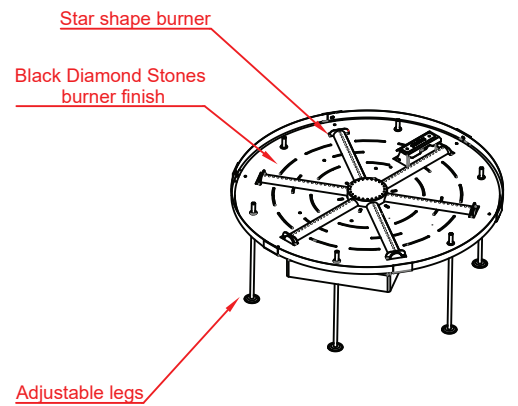

	product	qty	ver.	
BOK	Galio Star Insert Automatic Remote LPG	1	#00	XX

DIMENSIONS

	mm	inch		mm	inch		mm	inch
H1	222		L1	499		D	615	
						D1	595	

DESCRIPTIONS

Fuel type - G31/30 (LPG - 37mbar)
 Maximal gas rate- ~1,35 kg/h
 Heat input (Hi)- ~17,3 kW/h

Battery powered
 Black diamond stones finish
 Remote control

Gas supply installation and gas connections must be performed in accordance with local regulations and requirements.

ELEMENTS

Black Diamond Stones G-AC-01 x8	Wallswitch G-AT-30 x1	Battery box PZ-GC-0022 x1	AA battery G-AC-12 x4	Remote MyFire Puck G-AT-75 x1	AAA battery G-AC-13 x2
------------------------------------	--------------------------	------------------------------	--------------------------	----------------------------------	---------------------------